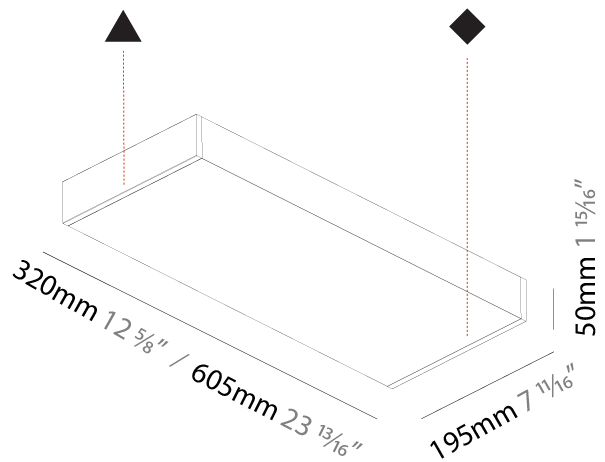

1. To build a product code in our configurator select the specify button on the base model # product page
2. To build a manual product code on this datasheet choose from the options listed below in blue font and add the suffix to the base model #

GENERAL

Series: Speed
Brand: Prolicht
Division: Architectural
Mounting Type: Surface
Mounting Location: Wall
Subcategory: Wall Effect

PHYSICAL

Shape: Rectangle
Length (mm): 605
Length (in): 23 ¹³/₁₆
Height (mm): 50
Depth (mm): 195
Height (in): 1 ¹⁵/₁₆
Depth (in): 7 ¹¹/₁₆
Light Distribution: Indirect
Weight (kg): 4.026
Weight (lbs): 8.876

Fixture Finish: SSR / BKV / CWI / CRY / HAB / UFT / ITA / RUA / FTG / MYG / LOD / PUS / FRO / FUP / KIA / POP / BLS / SPG / MEY / GOH / GUM / CHC / COM / ABZ / JAG / OBR / MOS / ROR

Fixture Material: Extruded Aluminum

ELECTRICAL

Lamp Type: LED (Zhaga Standard)
Input Wattage (W): 50
Total Output Wattage (W): 45.6
Dimming: Tri-Mode (Non-Dimming and Phase Dimming (120Vac only) and 0-10V Dimming)
Driver Included: Yes
Driver Location: Integrated
Driver Type: Constant Current - Universal
Driver Class: Class 2
Input Voltage (V): 120 - 277
Constant Current (MA): 500

LED

Number of LEDs: 4 strips
Color Temperature (°K): 3000 / 3500 / 4000
Max. Delivered Lumen (lm): 6610 / 6899 / 7040
CRI: >80 CRI
Lamp Life (hrs): 50000

OPTICAL

RATINGS AND CERTIFICATIONS

Certified By: Certified for North American Standards
IP rating: IP20