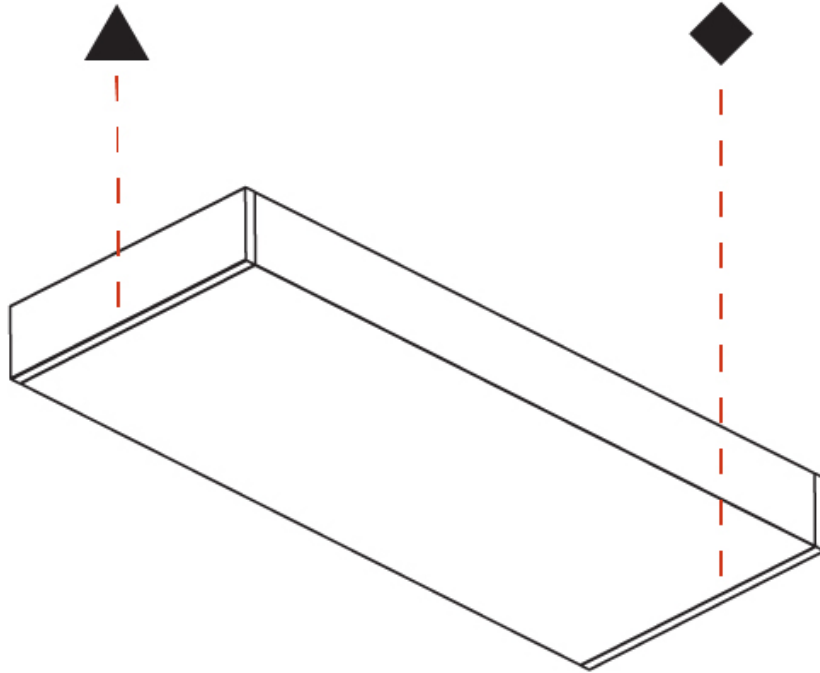

SPEED SURFACE

A33286-

PROJECT _____

TYPE _____

SPECIFIER _____

QUANTITY _____

DATE _____

A